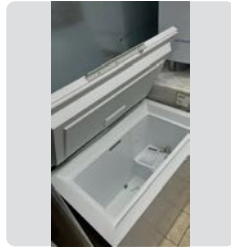

LIEBHERR

ARCÓN 7083 180-00

LIEBHERR

MEDIDAS

113 x 75 x 90 cm.

NUEVO
350 €

Ref. 337