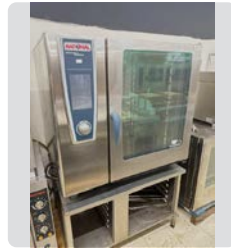

RATIONAL

HORNO GAS 2/1

RATIONAL

MEDIDAS

107 x 98 x 104 cm.

OCASIÓN
8.700 €

Ref. 82