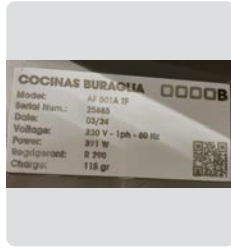

Infrico

CONGELADOR VERTICAL AF 501A TF
INFRICOOL

Ref. 367

MEDIDAS
69 x 70 x 200 cm. **1.500 €** **NUEVO**