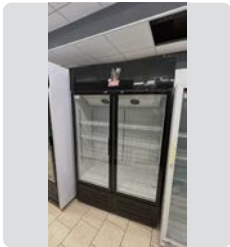

Ref. 330

MAQUIIMPORT

NEVERA 2 PUERTAS CRISTAL ADRE1000VTR

MAQUIIMPORT

MEDIDAS
120 x 55 x 200 cm.

OCASIÓN
200 €