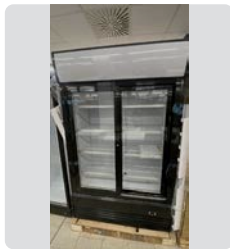

1.150 €

COOL HEAD

DRINK COOLER DC 1000SB

COOLHEAD

Ref. 310

NUEVO

MEDIDAS

120 x 75x 193 cm.