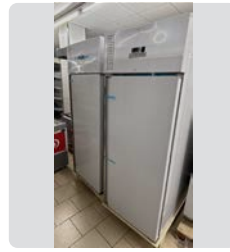

1.200 €

COOL HEAD

CONGELADOR VERTICAL QN 6
COOLHEAD

Ref. 345

MEDIDAS
70 x 82 x 200 cm. **1.250 €** **NUEVO**

COOL HEAD

CONGELADOR VERTICAL PA 800BT
COOLHEAD

Ref. 346