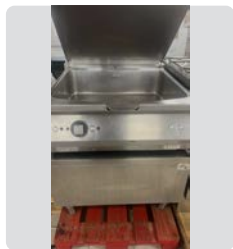

ZANUSSI

SARTÉN BASCULANTE Z9BRGHMOFM
ZANUSSI

Ref. 164

OCASIÓN

MEDIDAS

80 x 90 x 85 cm.

1.700 €