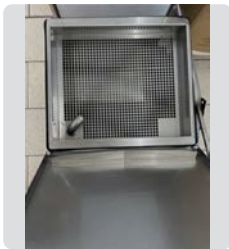

ROLLER GRILL

Ref. 87

NUEVO

700 €

MEDIDAS

50 x 60 x 83 cm.

LIMPIA ACEITE XS

VITO