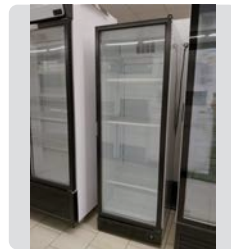

Ref. 148

U5

NEVERA VIDA 372
U5

NUEVO

MEDIDAS
59 x 60 x 180 cm.

450 €