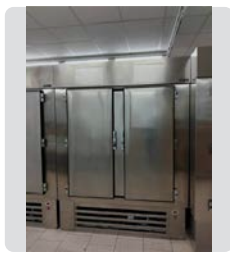

LIEBHERR

REFRIGERADOR LAB. LCEXV4010

LIEBHERR

Ref. 160

NUEVO

MEDIDAS

59 x 61 x 200 cm.

650 €

COOL HEAD

MINI NEVERA COOLHEAD CN 2

COOLHEAD

Ref. 307

NUEVO

MEDIDAS

59 x 60 x 180 cm.

580 €

ZANUSSI

REFRIGERADOR VERTICAL 2 PUERTAS

ZANUSSI

Ref. 319

OCASIÓN

MEDIDAS

142 x 80 x 200 cm.

850 €

NEVERA 2 PUERTAS INOX

STEEL INOX

Ref. 291

OCASIÓN

MEDIDAS

150 x 70 x 195 cm.

1.150 €

COOL HEAD

DRINK COOLER DC 1000SB

COOLHEAD

Ref. 310

NUEVO

MEDIDAS

120 x 75x 193 cm.

1.300 €

COOL HEAD

MINIBAR RCG200EL

COOLHEAD

Ref. 324

NUEVO

MEDIDAS

60 x 65 x 85 cm.

600 €