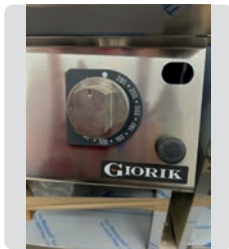

# GIORIK

INNOVATIVE COOKING EQUIPMENT SINCE 1963

PLANCHA RALLADA CROMODURO GAS  
FRG941GCR

Ref. 406

GIORIK

MEDIDAS

80 x 95 x 90 cm.

**NUEVO**  
**1.750 €**