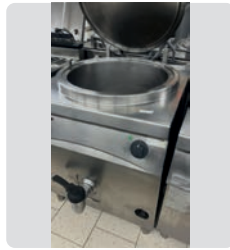

ZANUSSI

MARMITA ZANUSSI

Ref. 101

MEDIDAS
80 x 100 x 100 cm.

OCASIÓN
1.200 €

LAINOX

HORNO 20 GASTÉIS 2/1 LAINOX

Ref. 79

MEDIDAS
93 x 82 x 104 cm.

NUEVO
19.500 €

LAINOX

HORNO LX TYP NAEB101 LAINOX

Ref. 83

MEDIDAS
117 x 90 x 169 cm / 80 cm.

OCASIÓN
1.850 €

FIREX

MARMITA BASCULANTE PMJIG100 FIREX

Ref. 102

MEDIDAS
144 x 118 x 109 cm.

NUEVO
7.500 €

WIESHEU

HORNO CON CARRO 2600-A-ZBBBDFAC WIESHEU

Ref. 81

MEDIDAS
93 x 90 x 214 cm.

OCASIÓN
3.800 €

HORNO ELECTRICO PIZZA ROLLER GRILL

Ref. 232

MEDIDAS
67 x 53 x 27 / 89 x 52 x 27 cm.

NUEVO
600-700€