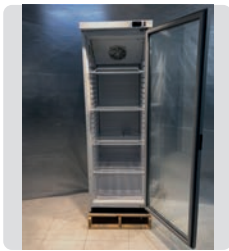

MAFIROL

MEDIDAS

250 x 81 x 125 cm.

**NUEVO**  
**2.400 €**

Ref. 171

Ref. 352

Ref. 373

Ref. D430