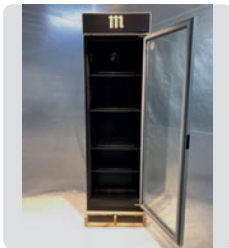

Ref. D469

DOCRILUC

VITRINA EXPOSITORA REFRIGERADA -
MAHOU 1001732

DOCRILUC

MEDIDAS

-6-13

NUEVO

490 €