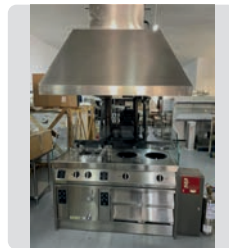

SILKO

CONJUNTO DE COCINA ELECTRICA

SILKO

Ref. 41

SEMI NUEVO

MEDIDAS

156 x 77 x 130 cm.

1.500 €