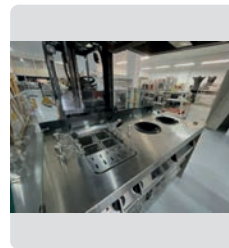

SILKO

CONJUNTO DE COCINA ELECTRICA

SILKO

Ref. 41

SEMI NUEVO

MEDIDAS

156 x 77 x 130 cm.

1.500 €